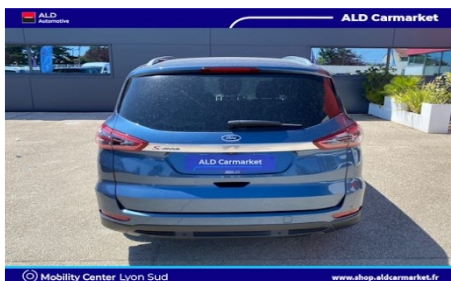

Description du véhicule

Kilométrage total parcouru

88 866 km

1ère immatriculation

mercredi 23 janv. 2019

Type de carburant

Diesel

Transmission

Manuelle

Nombre de places

5

Couleur

Bleu

Puissance du moteur

150 hp

CO2

132 g/km

Location

LYB

Garantie commerciale

12 mois

Options

APPUI-TETE AVANT 4 POSITIONS

BARRES DE TOIT FINITION ALUMIN...

CAMERA DE RECU

OMISSION DE LA 3EME RANGEE

PACK FUMEUR

PEINTURE METALLISEE

REGULATEUR DE VITESSE ADAPTATI...

RIDEAUX PARE-SOLEIL (INTEGRES ...

VITRES ARRIERE SURTEINTEES

(1) Achat comptant offre non cumulable réservées aux particuliers, selon les conditions générales de ventes de véhicules d'occasion, sous réserve d'acceptation de votre dossier et sous réserve de disponibilité. Le montant des frais de formalité et de gestion administrative est de 79,00€ TTC. Ce montant n'est pas inclus dans le prix de vente affiché. Les frais de formalité correspondent au traitement de votre demande et aux formalités administratives. Ils incluent les frais de préparation du véhicule ainsi que la mise à disposition du véhicule qui sont à la charge de l'acquéreur.(2) Location Longue Durée (disponibilité du financement selon les caractéristiques du véhicule). Exemple pour la Location Longue Durée (LLD) du véhicule d'occasion présenté pour la durée et le kilométrage mentionnés. Loyers exprimés TTC. Restitution du véhicule à la fin du contrat avec paiement des éventuels frais de remise en état standard et des kilomètres supplémentaires. Offre non cumulable réservée aux particuliers valable jusqu'au 31/12/2021, en France Métropolitaine, selon les conditions générales en LLD à Particuliers de véhicules d'occasion et sous réserve de disponibilité et d'acceptation de votre dossier par le loueur. Autres kilométrages disponibles sur demande.